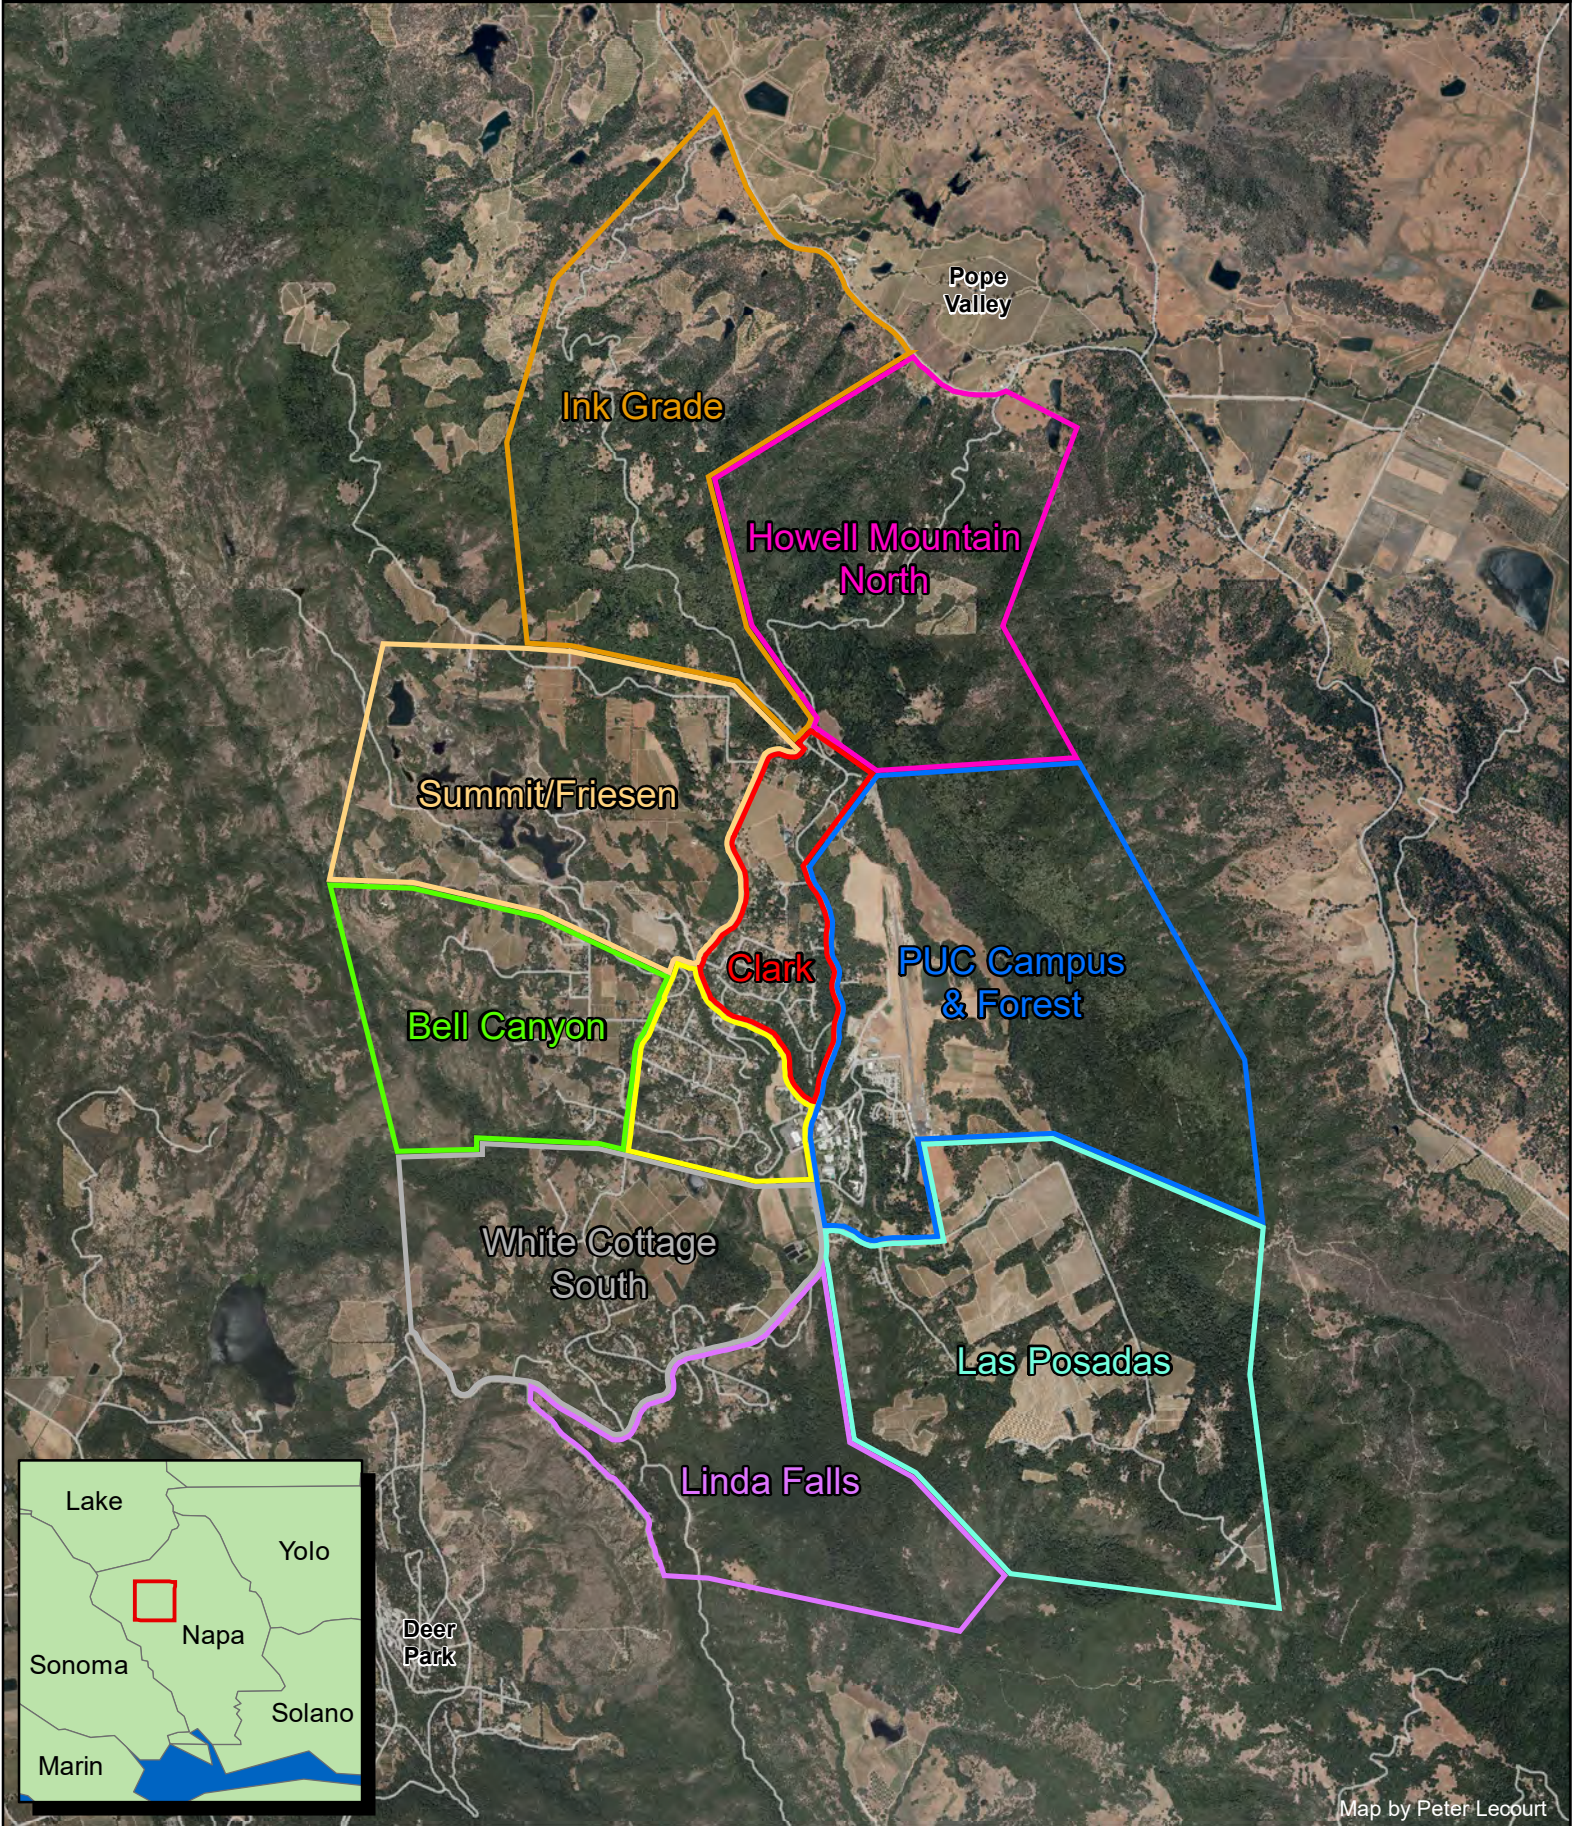

Neighborhoods of the Angwin Fire Safe Council

Napa County
California

Map by Peter Lecourt

Angwin Fire Safe Council Population: **3,667** Area: **12,415 Acres**