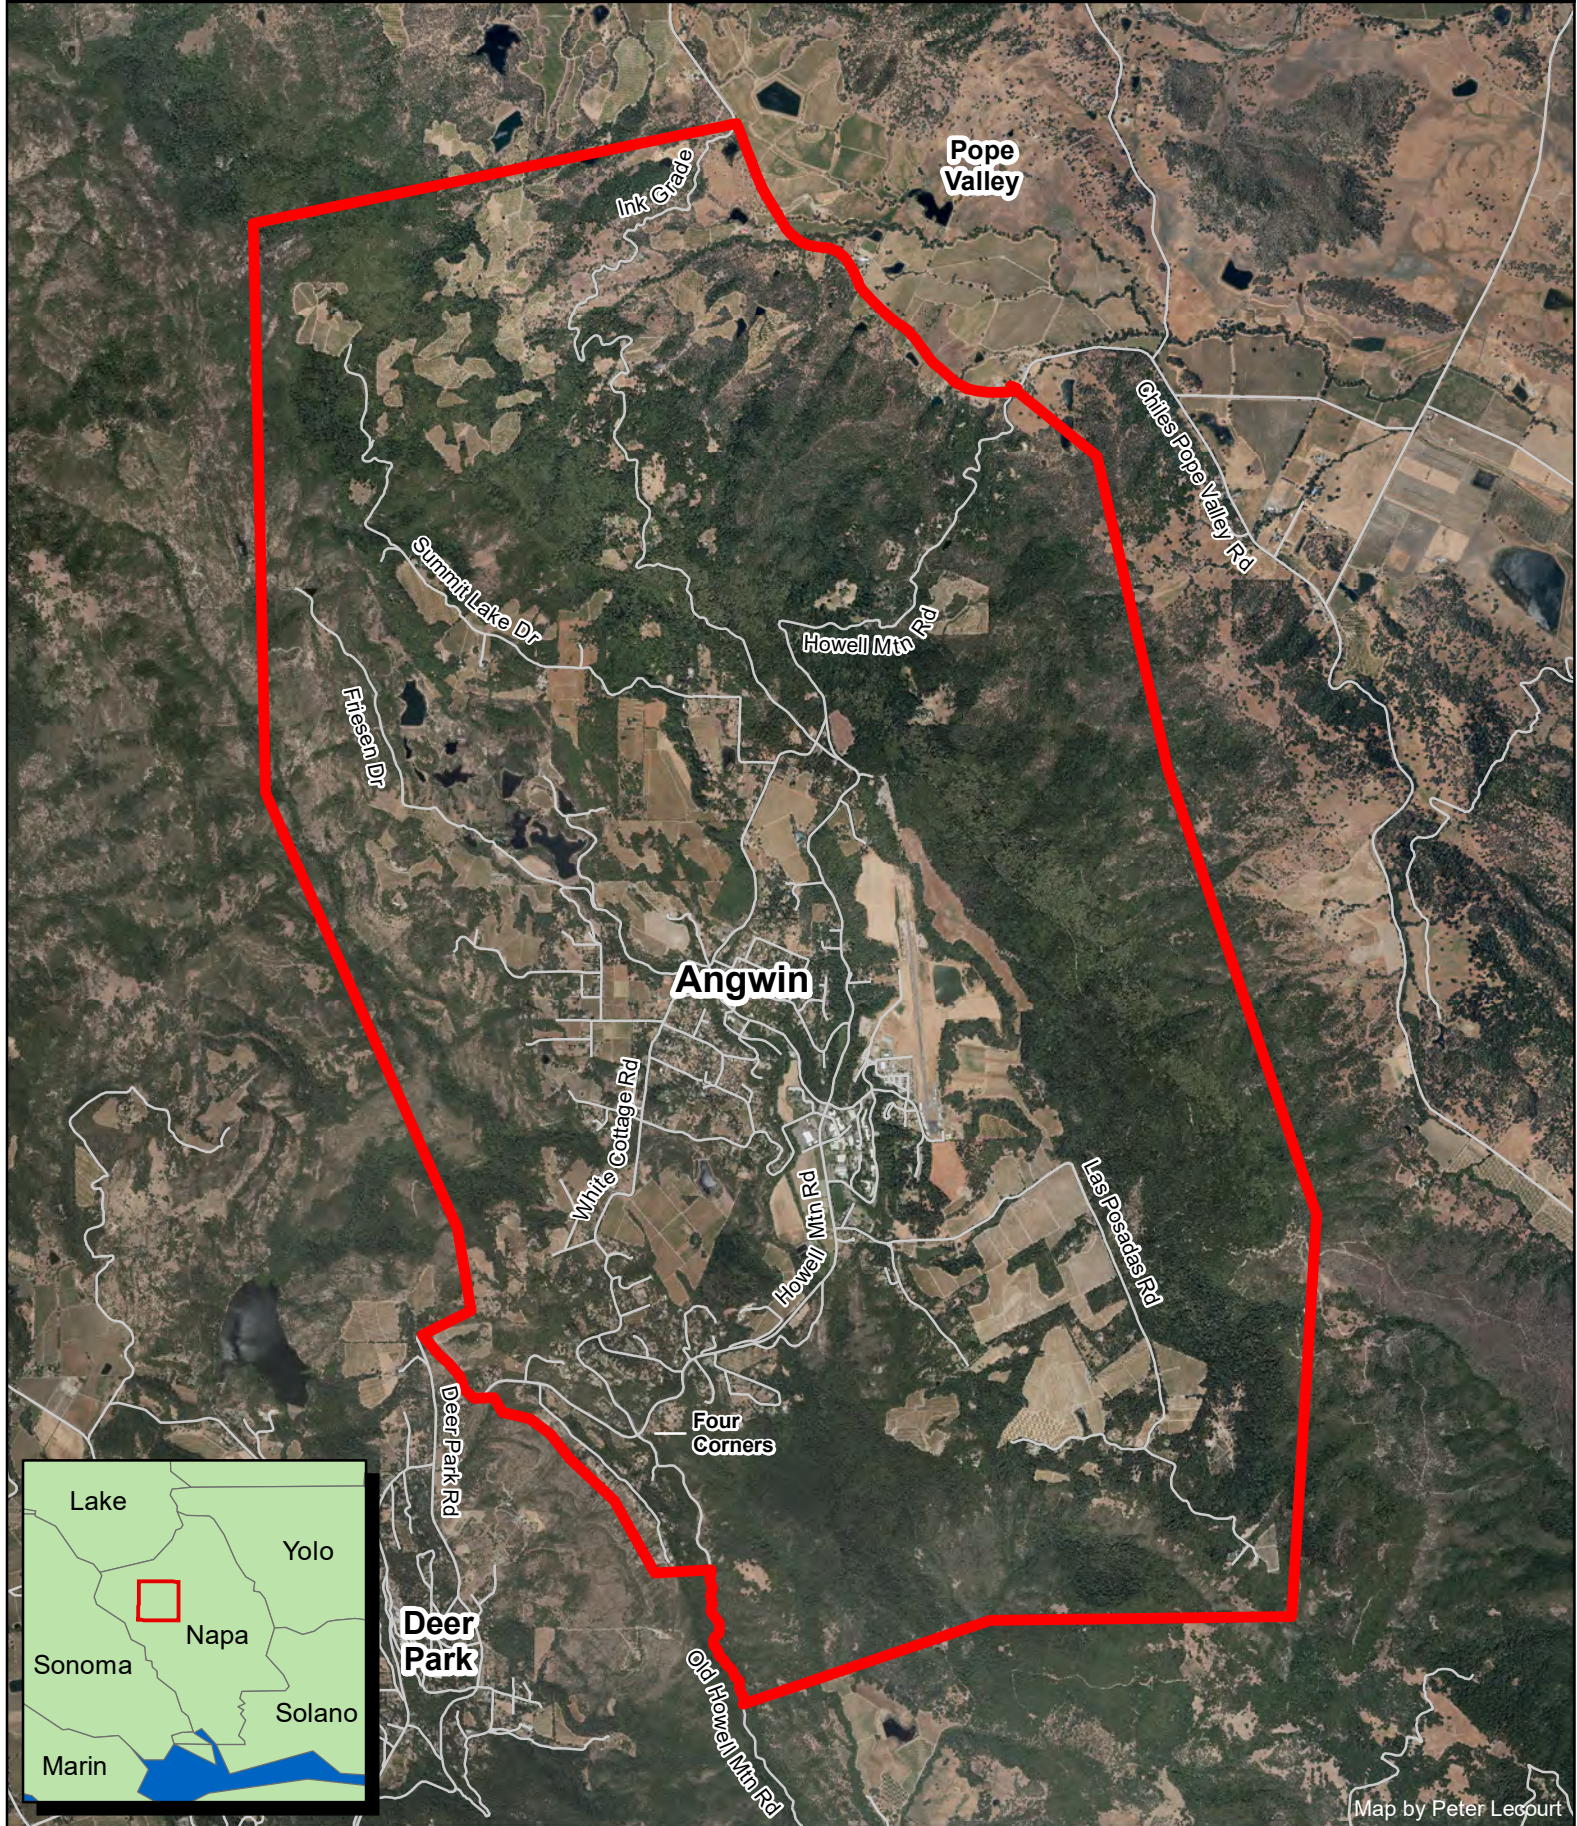

Angwin Fire Safe Council Boundary

Napa County
California

Map by Peter Lecourt

County Road

Angwin FSC

Population: 3,667
Area: 12,646 Acres